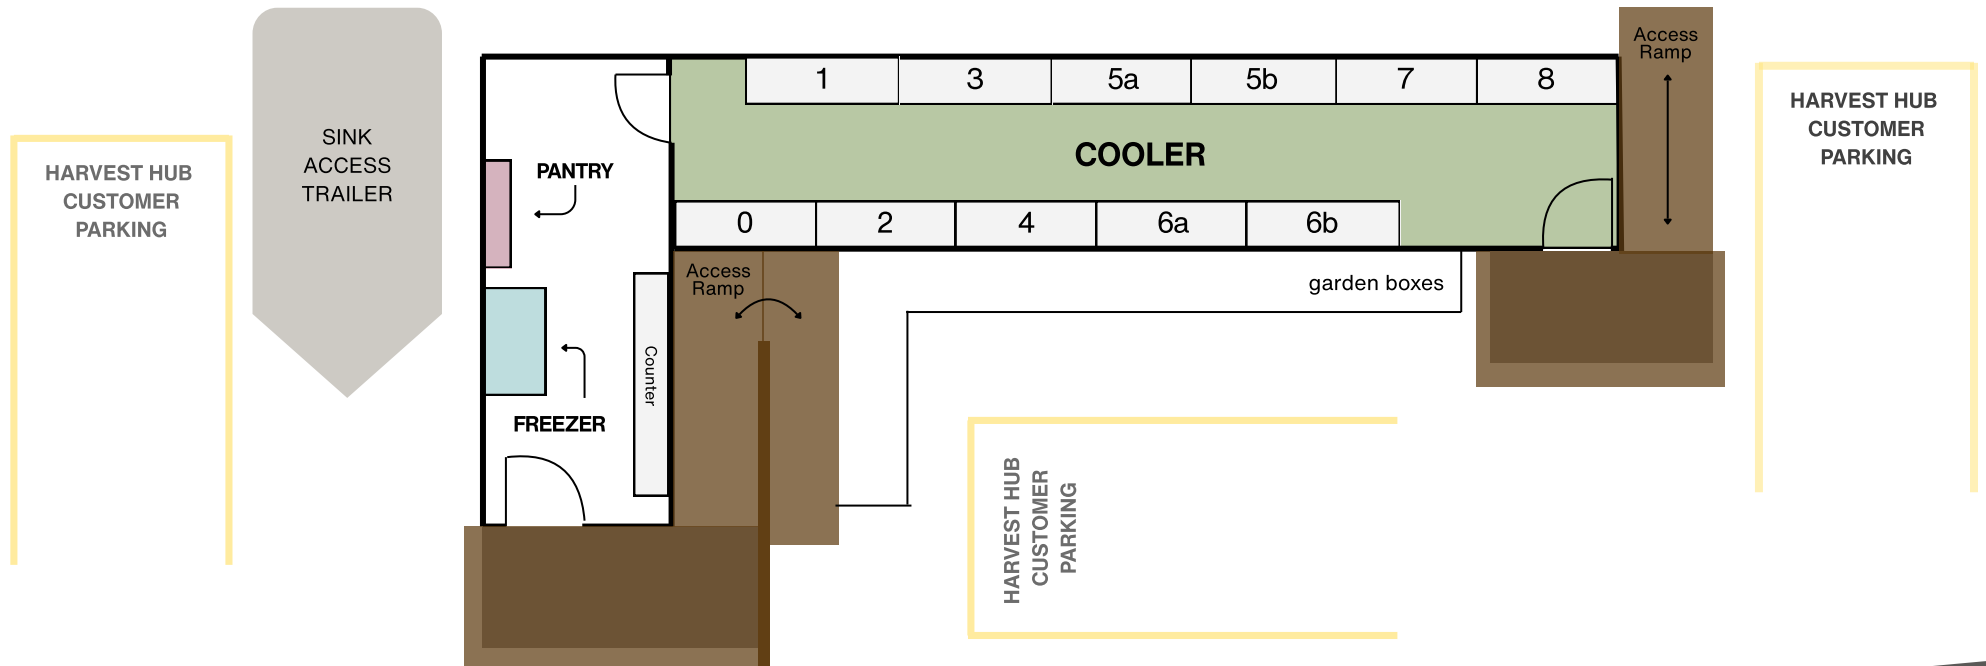

The Harvest Hub

38280 Loggers Lane,
Downtown Squamish

FACILITY MAP

← to Nesters Market

LOGGERS LANE

→ to Waterfront